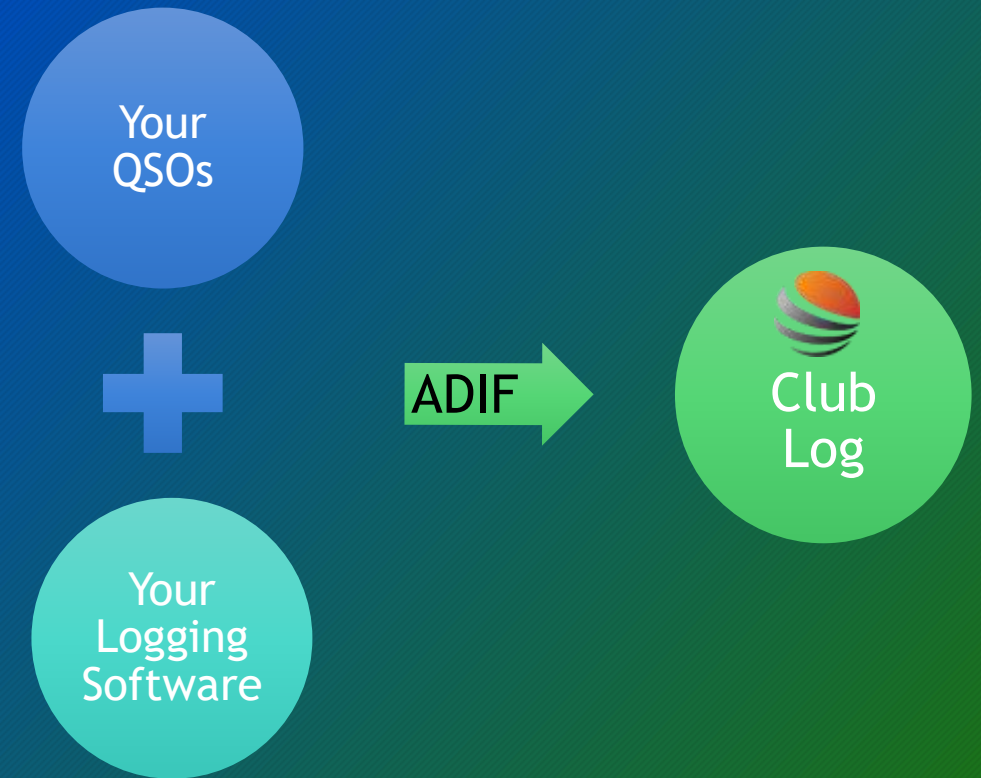

CLUBLOG

KM8AM

The Basics

<https://clublog.org/>

Hello BARC

Club Log is a free DXing database with a suite of powerful tools supporting active DXers

- You upload your log...
 - Almost 60k others do the same
 - Club Log collects millions of QSOs
 - Club Log provides “big data” features

Explore the world of rare DXCC entities and gain a deeper understanding of "DX".

What Can Club Log Do?

The only information that enters Club Log is from:

1. Real QSOs
2. Real amateur logs

Club Log Statistics