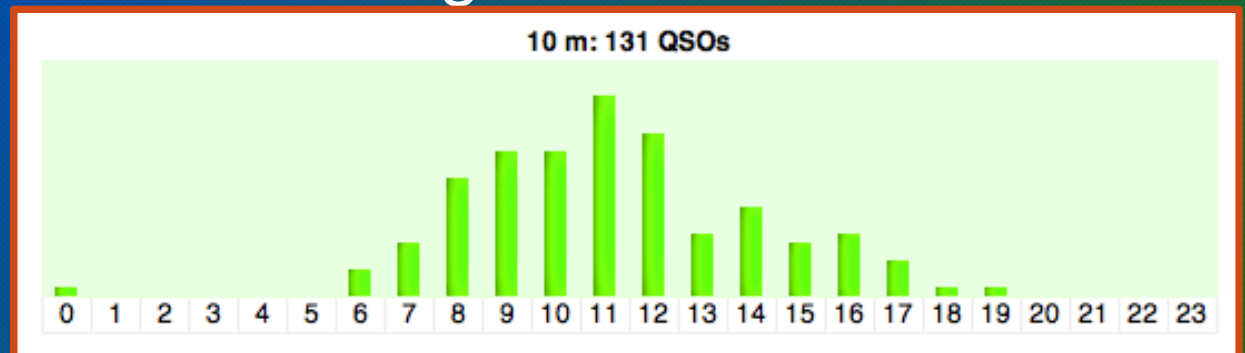

Statistics for ERITREA

- 'Most Wanted' Rank: 27
- CQ zone: 37 — ITU zone: 48
- Continent: AF
- Approximate location: 15.30° 38.90°
- ADIF number: 51
- [Check propagation...](#)

Explore the world of rare DXCC entities and gain a deeper understanding of "DX".