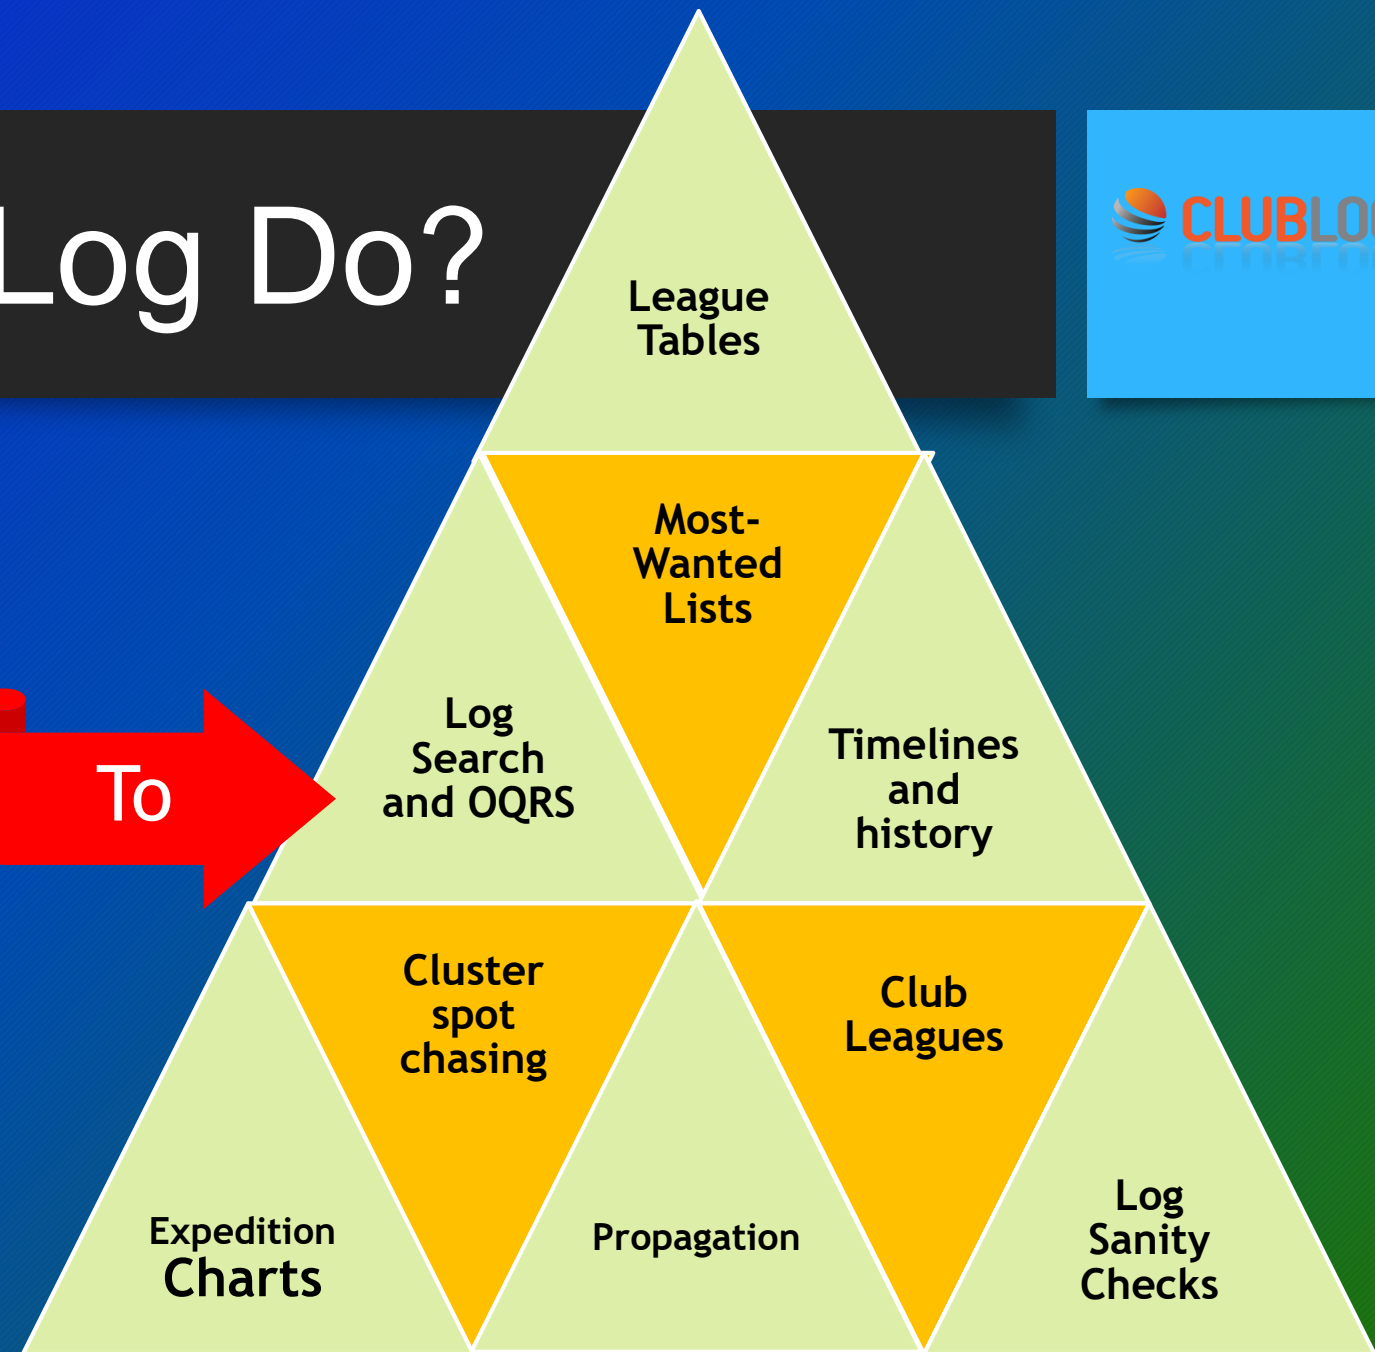

CLUBLOG

KM8AM

The Basics

<https://clublog.org/>

Hello BARC

Club Log is a free DXing database with a suite of powerful tools supporting active DXers

- You upload your log...
 - Almost 60k others do the same
 - Club Log collects millions of QSOs
 - Club Log provides “big data” features

Explore the world of rare DXCC entities and gain a deeper understanding of "DX".

What Can Club Log Do?

The only information that enters Club Log is from:

1. Real QSOs
2. Real amateur logs

Club Log Statistics