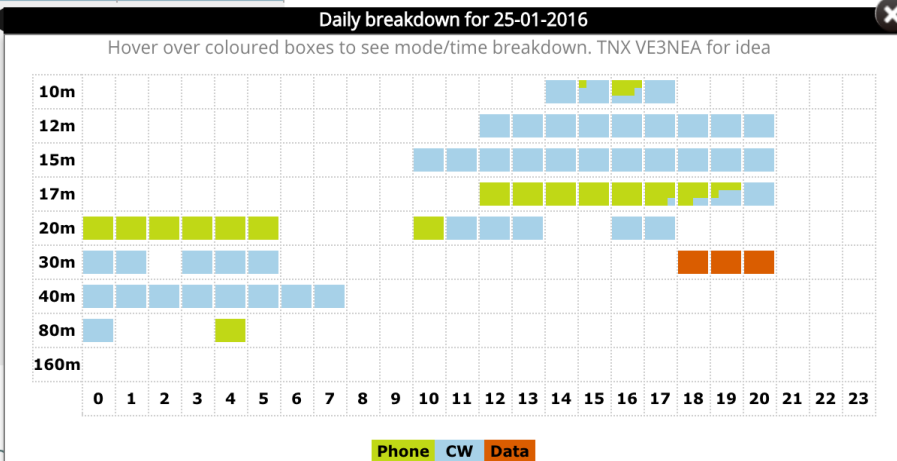

Propagation from ENGLAND / zone 14 / [Geo Propagation Map](#)

	10m	12m	15m	17m	20m	30m	40m	80m	160m
PH	NEW	NEW	NEW	NEW	NEW		NEW	NEW	NEW
CW	NEW	NEW	✓	✓	✓	✓	✓	NEW	NEW
RTTY		NEW	NEW		NEW	NEW	NEW		
PSK					NEW				

Request FREE QSL

Operating Time

First QSO: 2016-01-18 11:49:27
Last QSO: 2016-01-25 20:25:31

Number of QSOs

Total QSOs: 54644
Unique Calls: 17148

Daily QSOs (last 30 active) [Clickable]

Date	Total QSOs	Uniques	Uniques %
25-01-2016	4680		
24-01-2016	7227		
23-01-2016	9662		
22-01-2016	6961		
21-01-2016	5443		
20-01-2016	8370		
19-01-2016	8344		
18-01-2016	3957		
Totals	54644		