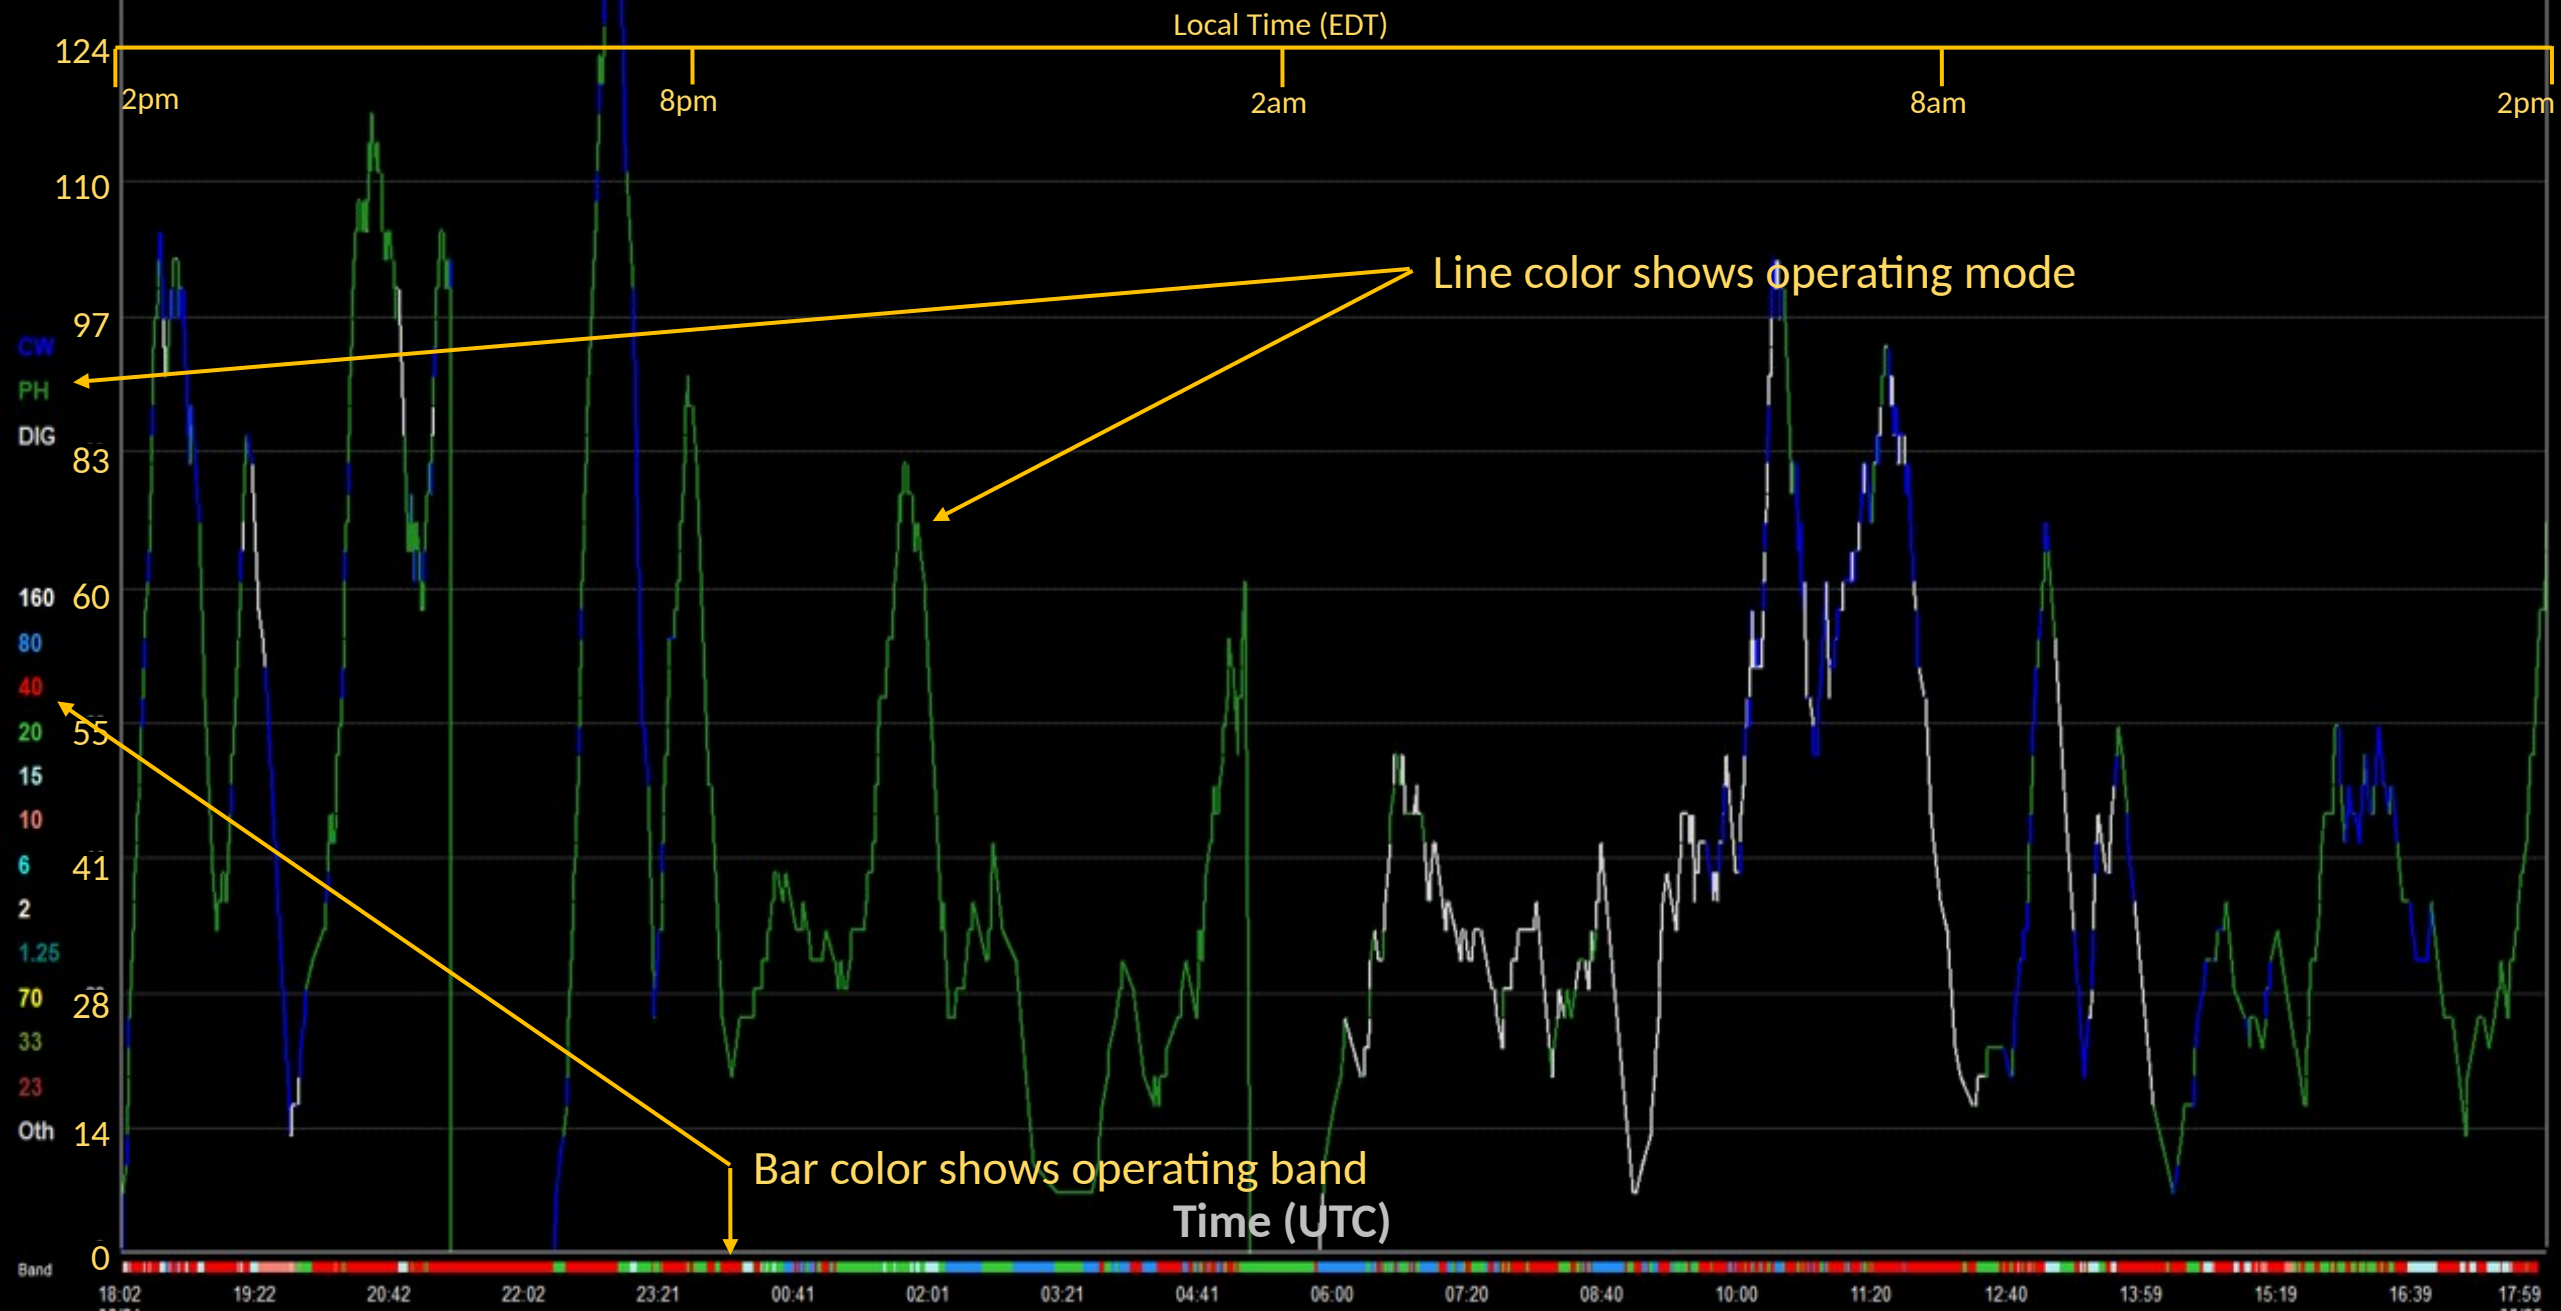

W8DGN Activity – Contacts per Hour

W8DGN Field Day Results

Contacts by Band / Mode

Band	CW	Phone	Dig	Total	%
160	0	0	0	0	0.0%
80	7	44	47	98	10.1%
40	101	350	73	524	54.2%
20	68	142	44	254	26.3%
15	29	37	9	75	7.8%
10	5	3	7	15	1.6%
6	0	0	0	0	0.0%
Satellite	0	0	0	0	0.0%
Total	210	576	180	966	
%	21.7%	59.6%	18.6%