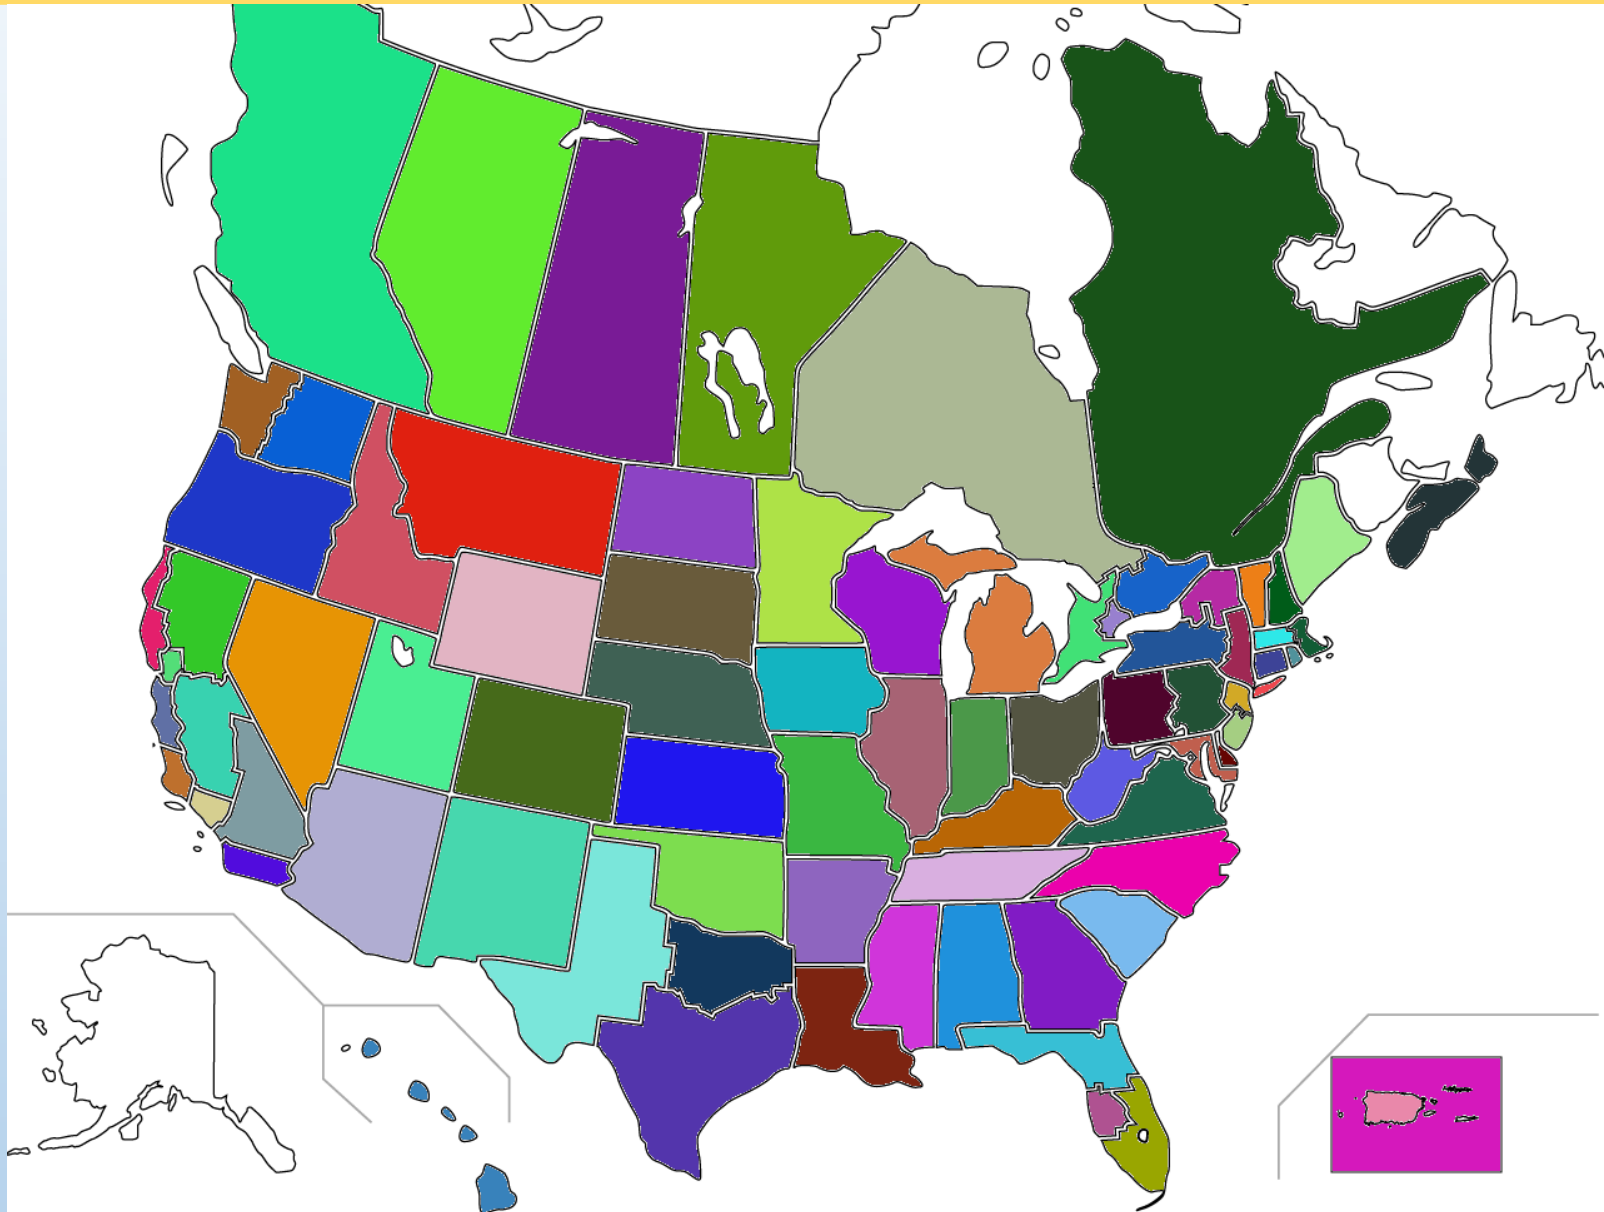

2023 Field Day Sections (ARRL and RAC)

ARRL/RAC SECTIONS 2023

https://www.mapability.com/ei8ic/maps/ARRL_Sections_2265.png

W8DGN Results – Sections Contacted

80 out of 85!

W8DGN Results – Sorted By Section

Section	Abbr	Total	Section	Abbr	Total	Section	Abbr	Total	Section	Abbr	Total
Alberta	AB	1	Kentucky	KY	7	Nova Scotia	NS	2	San Joaquin Valley	SJV	3
Alaska	AK	0	Louisiana	LA	7	North Texas	NTX	22	Saskatchewan	SK	2
Alabama	AL	11	Los Angeles	LAX	10	Nevada	NV	5	Southern New Jersey	SNJ	6
Arkansas	AR	7	Manitoba	MB	1	Ohio	OH	63	South Texas	STX	31
Arizona	AZ	11	Maryland-DC	MDC	46	Oklahoma	OK	8	Sacramento Valley	SV	5
British Columbia	BC	7	Maine	ME	13	Ontario East	ONE	6	Territories	TER	0
Colorado	CO	21	Michigan	MI	32	Ontario North	ONN	3	Tennessee	TN	33
Connecticut	CT	8	Minnesota	MN	16	Ontario South	ONS	9	Utah	UT	4
Delaware	DE	6	Missouri	MO	12	Oregon	OR	8	Virginia	VA	43
DX	DX	1	Mississippi	MS	4	Orange	ORG	8	US Virgin Islands	VI	2
East Bay	EB	3	Montana	MT	1	Pacific	PAC	1	Vermont	VT	9
Eastern Massachusetts	EMA	14	New Brunswick	NB	0	Prince Edward Island	PE	0	West Central Florida	WCF	11
Eastern New York	ENY	14	North Carolina	NC	56	Puerto Rico	PR	9	Wisconsin	WI	16
Eastern Pennsylvania	EPA	44	North Dakota	ND	2	Quebec	QC	6	Western Massachusetts	WMA	9
Eastern Washington	EWA	1	Nebraska	NE	3	Rhode Island	RI	15	Western New York	WNY	16
Georgia	GA	29	Northern Florida	NFL	17	Santa Barbara	SB	2	Western Pennsylvania	WPA	11
Ontario Golden Horseshoe	GH	5	New Hampshire	NH	13	South Carolina	SC	15	West Texas	WTX	7
Iowa	IA	4	Newfoundland and Labrador	NL	0	Santa Clara Valley	SCV	9	West Virginia	WV	13
Idaho	ID	4	New York City-Long Island	NLI	8	South Dakota	SD	6	Western Washington	WWA	14
Illinois	IL	28	New Mexico	NM	2	San Diego	SDG	6	Wyoming	WY	3
Indiana	IN	17	Northern New Jersey	NNJ	18	San Francisco	SF	4			
Kansas	KS	5	Northern New York	NNY	3	Southern Florida	SFL	9			