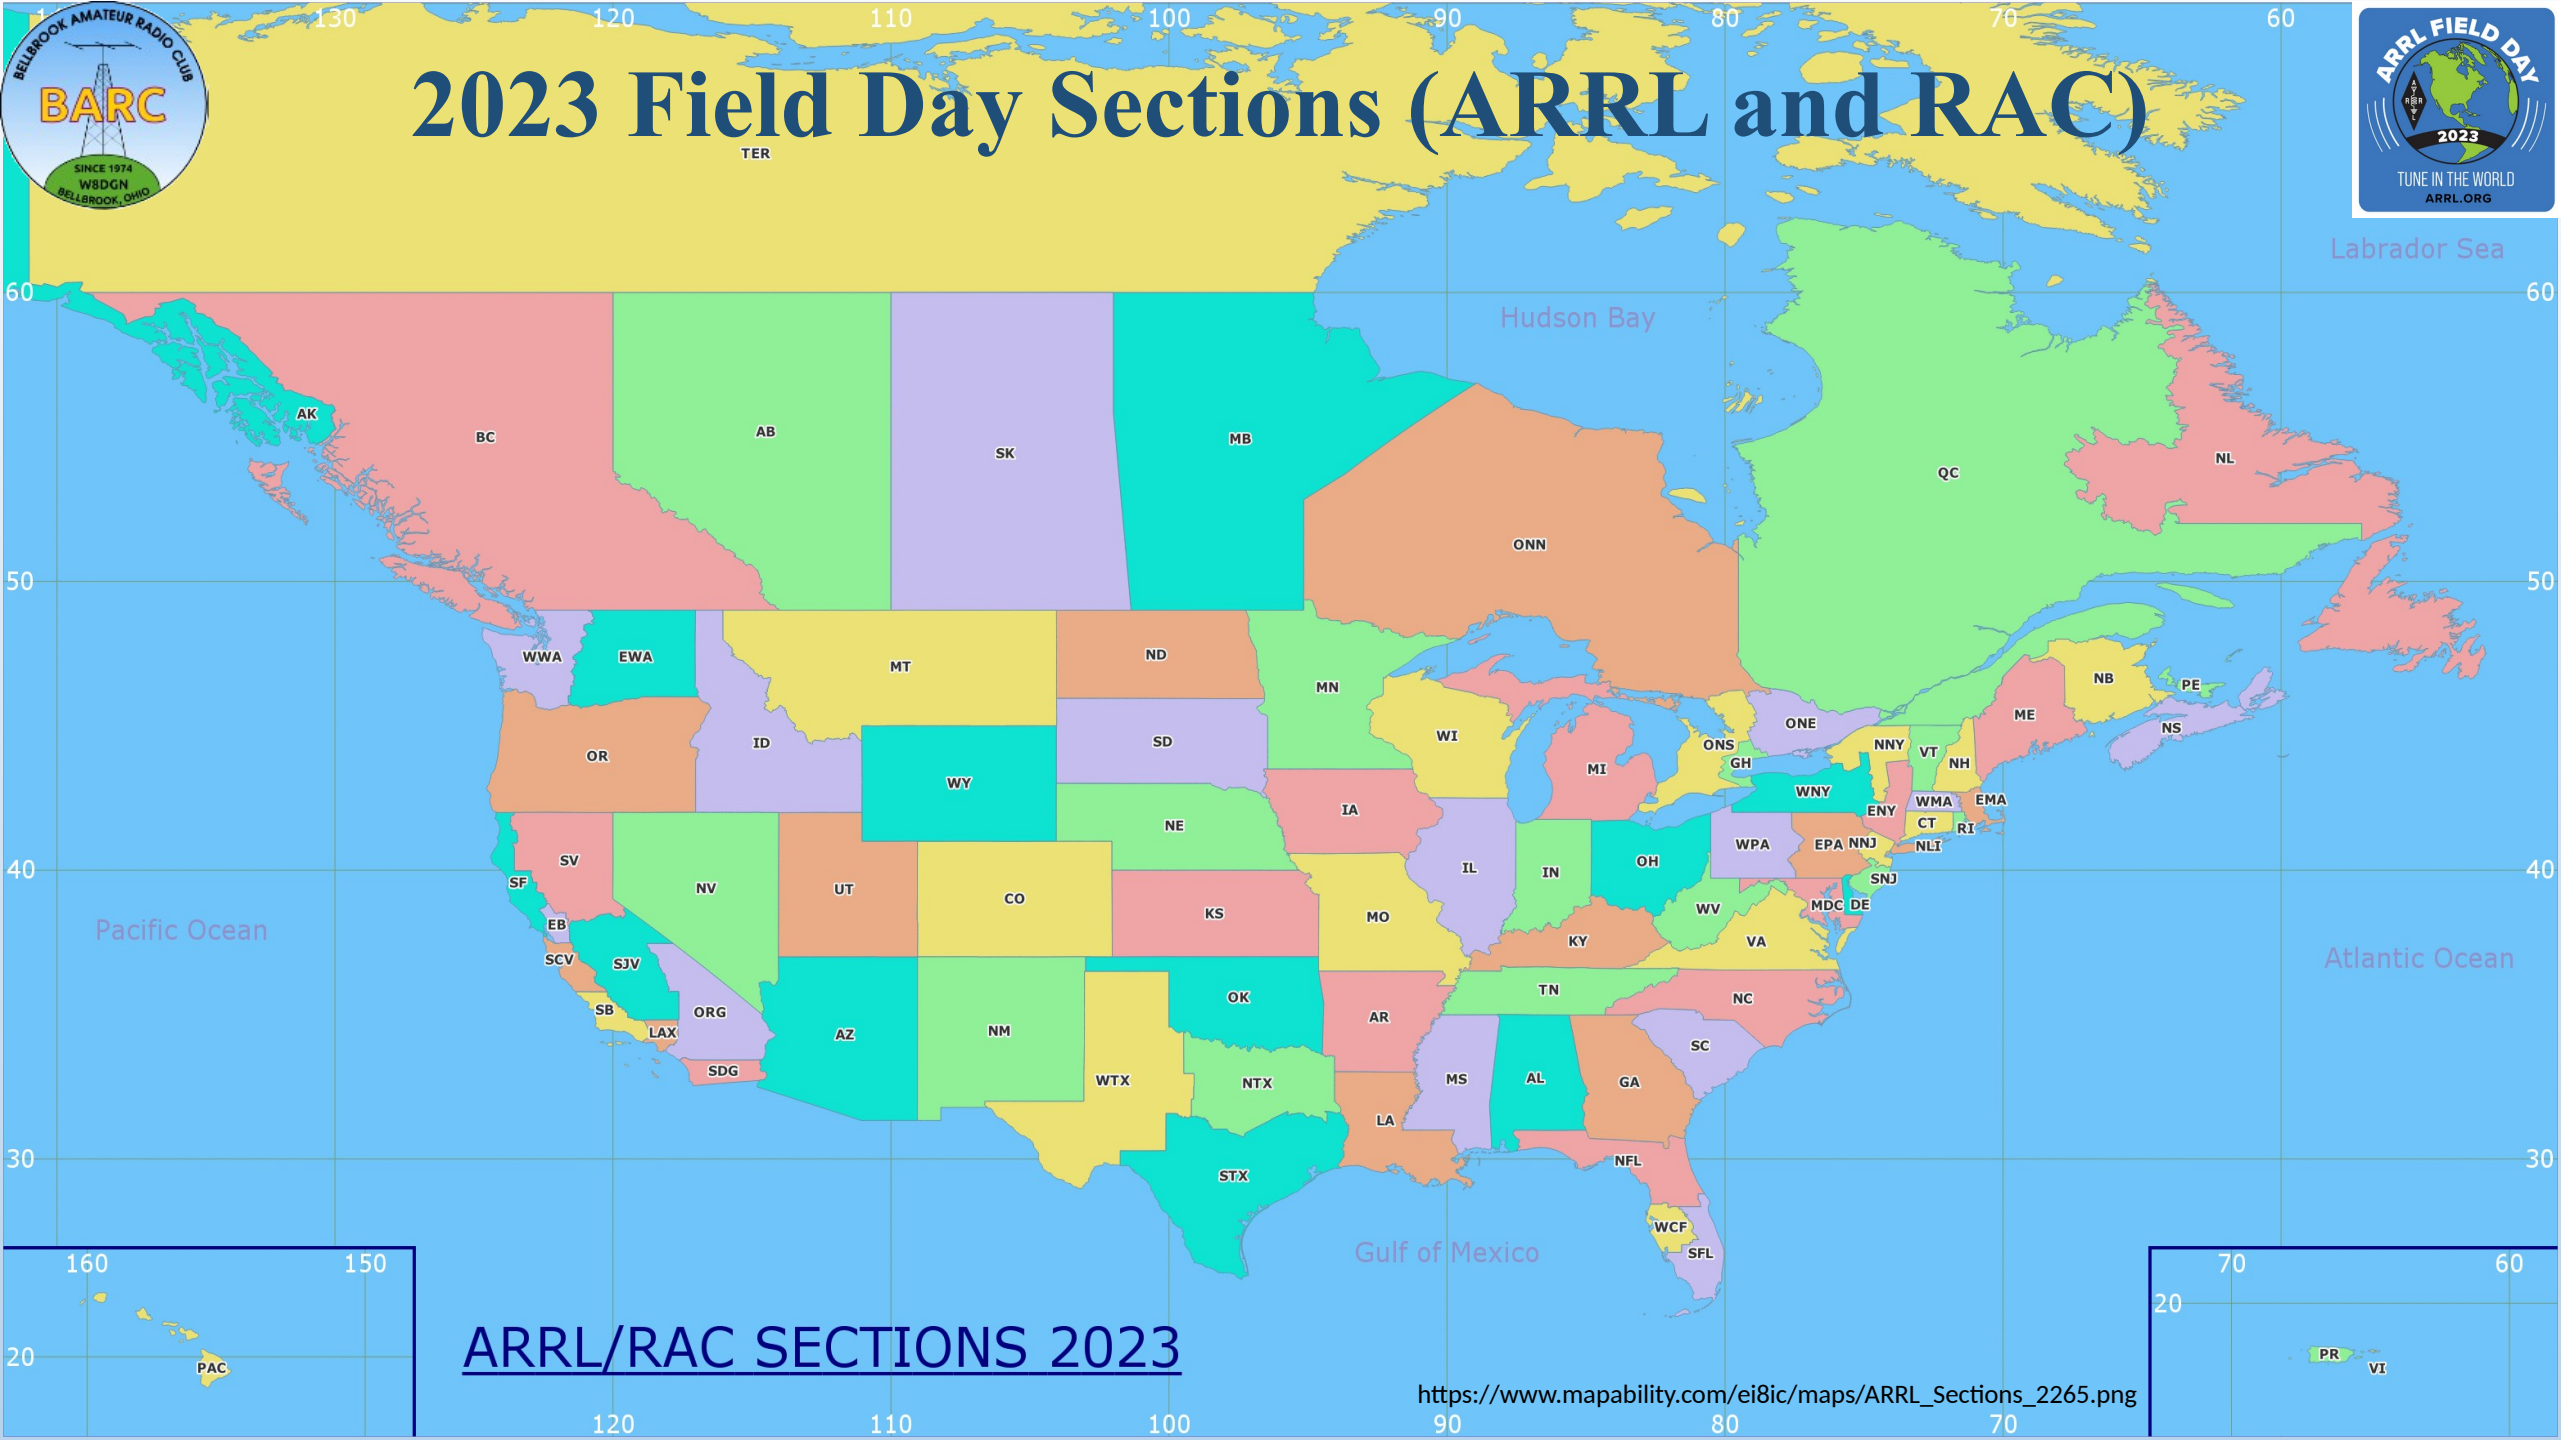

2023 Field Day Sections (ARRL and RAC)

ARRL/RAC SECTIONS 2023

<https://www.mapability.com/ei8ic/maps/ARRL_Sections_2265.png>