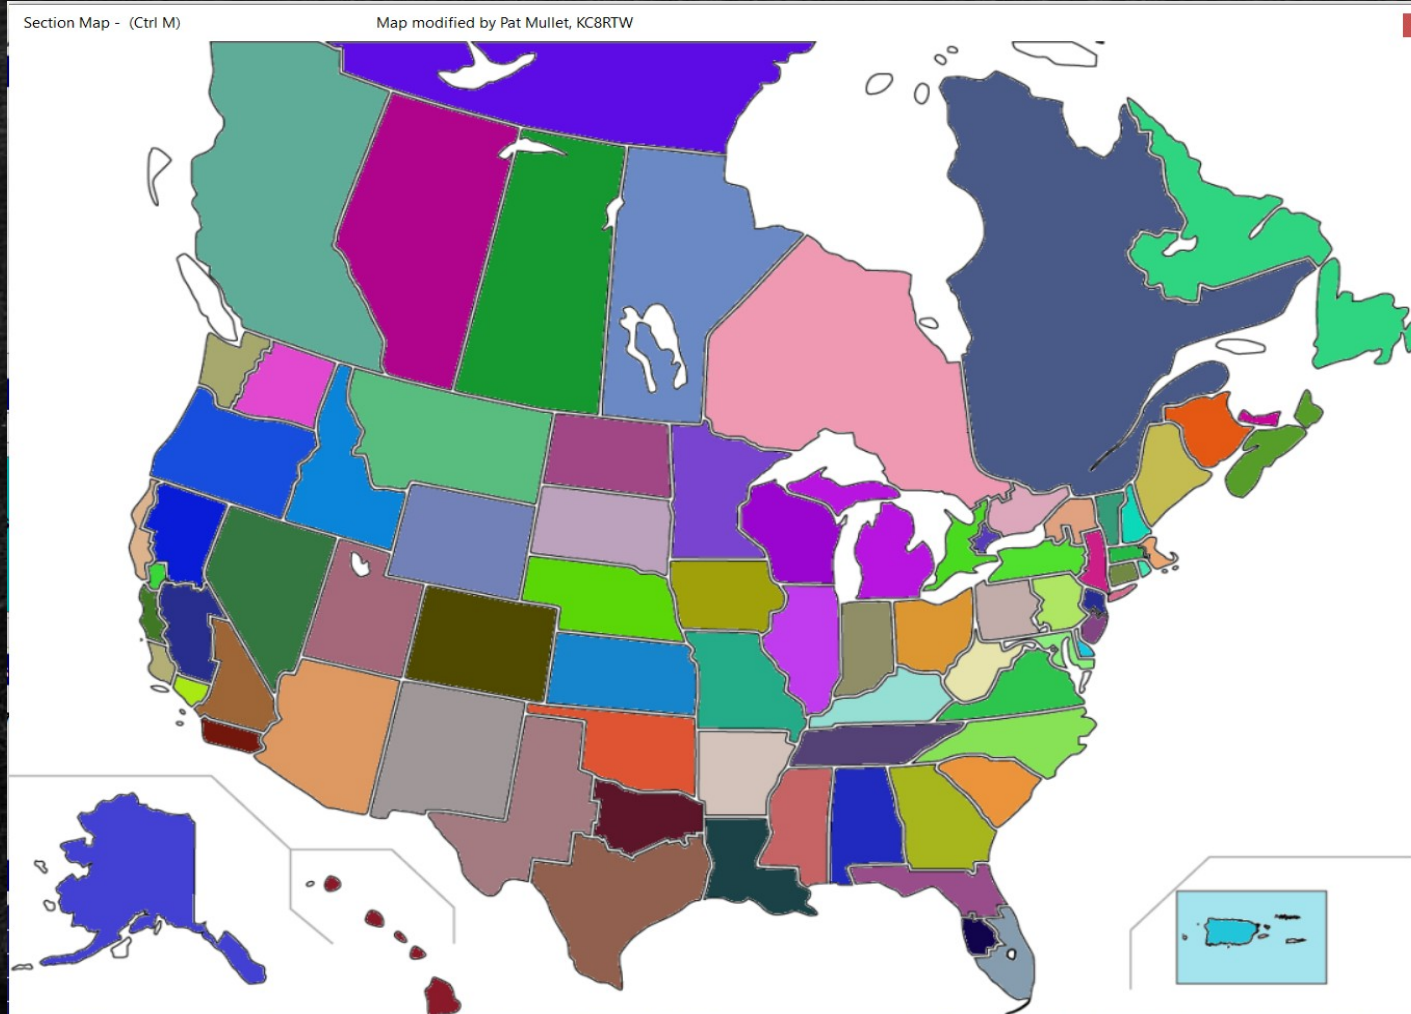

W8DGN Results – Sections Contacted

86 out of 86!