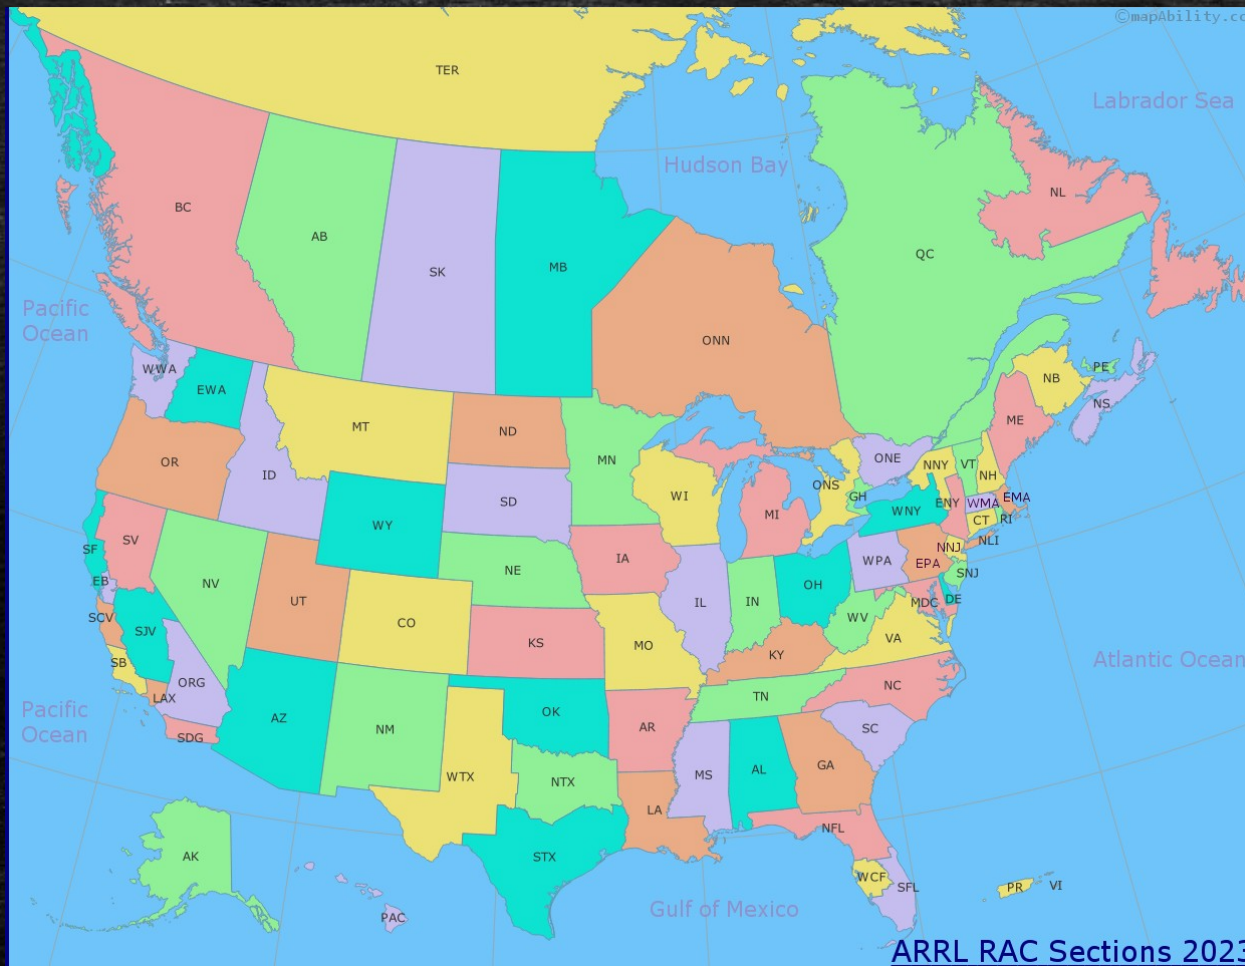

2024 Field Day Sections (ARRL and RAC)