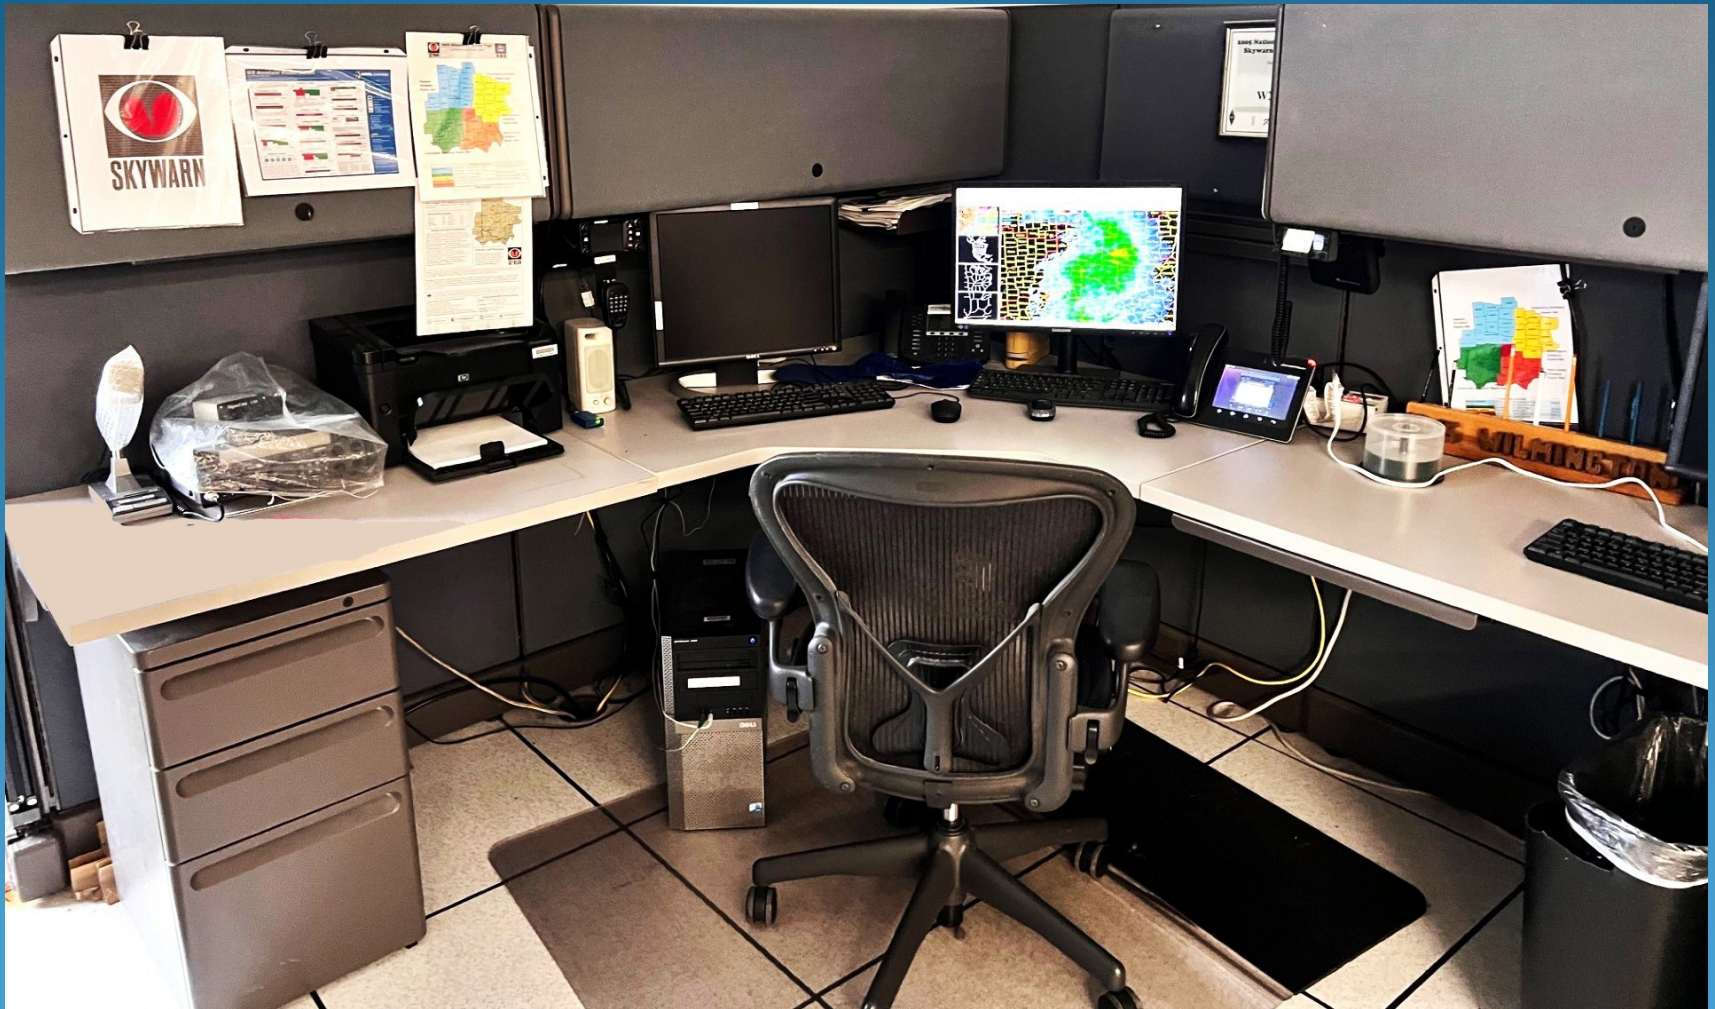

SkyWarn Net Control