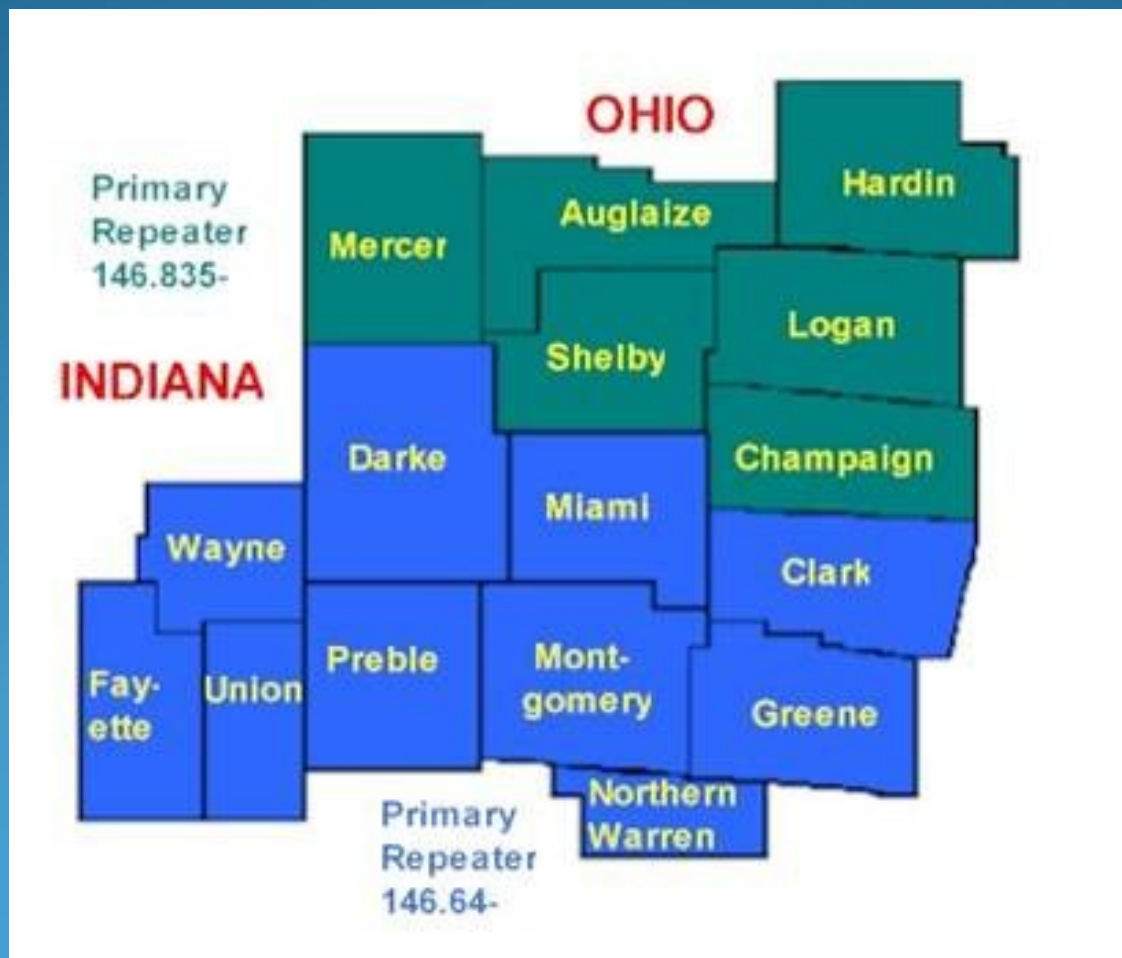

SkyWarn Spotter Training

NWS/SkyWarn training
March 8, 2025 0900-noon

Miami Valley Hospital 1 Wyoming St. Dayton
Berry Women's Center Bieser Auditorium

Dayton SkyWarn Coverage

Dayton SkyWarn Frequency

146.640 – PL 123.0

Greene County – XWARN

147.165+ PL 123.0

Dayton SkyWarn Net W80K Activated

- *Only County Liaison Representatives check in First*
- **If you have Severe Weather to report – Break in with your Call SIGN and report**
- **If you're mobile and available to check on weather reports check in with Dayton SkyWarn**
- **Double Beep indicates Dayton SkyWarn net is activated**

Tornados or Funnel Clouds Take Priority

- If a Tornado or Funnel Cloud is spotted
break in
on radio traffic and state:

“Tornado” or “Funnel Cloud”

Additional Information Request

- Stay on frequency for a few minutes when making
a weather report, Wilmington Weather often times
will request additional information from reporting
station