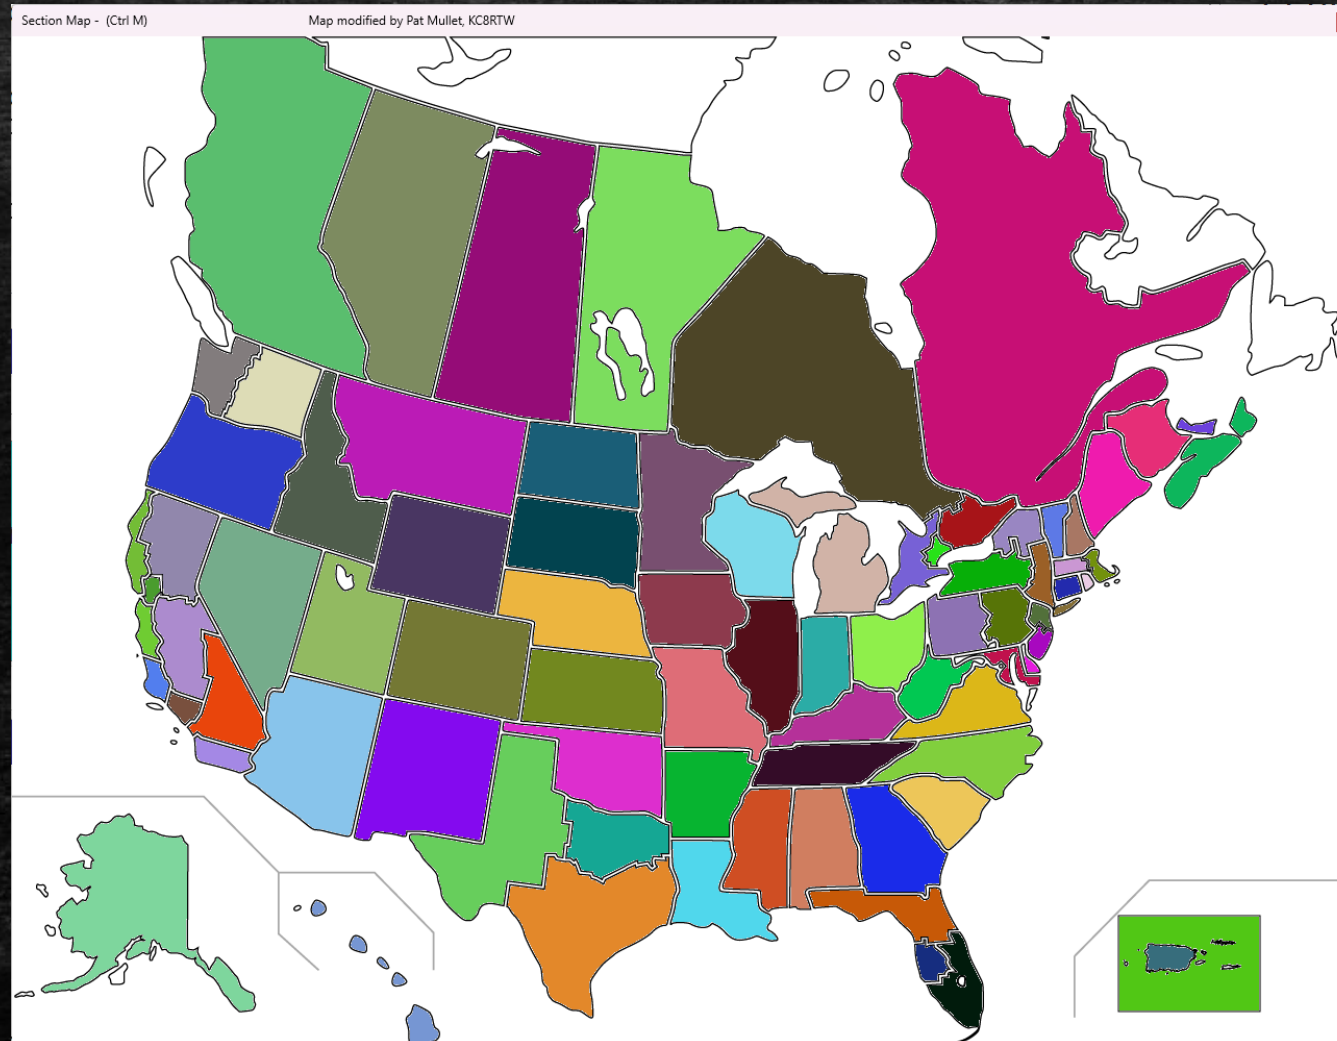

2025 Field Day Sections (ARRL and RAC)

ARRL FIELD DAY

www.arrl.org

W8DGN Results – Sections Contacted

84 out of 86!

Section	Abbr	Total	Section	Abbr	Total	Section	Abbr	Total	Section	Abbr	Total
Alberta	AB	5	Kentucky	KY	12	Nova Scotia	NS	3	San Joaquin Valley	SJV	6
Alaska	AK	1	Louisiana	LA	4	North Texas	NTX	50	Saskatchewan	SK	3
Alabama	AL	22	Los Angeles	LAX	10	Nevada	NV	3	Southern New Jersey	SNJ	14
Arkansas	AR	13	Manitoba	MB	4	Ohio	OH	39	South Texas	STX	26
Arizona	AZ	19	Maryland-DC	MDC	25	Oklahoma	OK	13	Sacramento Valley	SV	13
British Columbia	BC	17	Maine	ME	8	Ontario East	ONE	5	Territories	TER	0
Colorado	CO	49	Michigan	MI	21	Ontario North	ONN	2	Tennessee	TN	18
Connecticut	CT	16	Minnesota	MN	16	Ontario South	ONS	6	Utah	UT	10
Delaware	DE	4	Missouri	MO	20	Oregon	OR	8	Virginia	VA	32
DX	DX	1	Mississippi	MS	8	Orange	ORG	8	US Virgin Islands	VI	2
East Bay	EB	8	Montana	MT	10	Pacific	PAC	3	Vermont	VT	8
Eastern Massachusetts	EMA	25	New Brunswick	NB	1	Prince Edward Island	PE	4	West Central Florida	WCF	10
Eastern New York	ENY	13	North Carolina	NC	52	Puerto Rico	PR	6	Wisconsin	WI	18
Eastern Pennsylvania	EPA	24	North Dakota	ND	4	Quebec	QC	10	Western Massachusetts	WMA	6
Eastern Washington	EWA	3	Nebraska	NE	2	Rhode Island	RI	6	Western New York	WNY	12
Georgia	GA	29	Northern Florida	NFL	23	Santa Barbara	SB	5	Western Pennsylvania	WPA	8
Ontario Golden Horseshoe	GH	12	New Hampshire	NH	24	South Carolina	SC	22	West Texas	WTX	10
Iowa	IA	7	Newfoundland and Labrador	NL	0	Santa Clara Valley	SCV	10	West Virginia	WV	13
Idaho	ID	7	New York City-Long Island	NLI	12	South Dakota	SD	6	Western Washington	WWA	13
Illinois	IL	16	New Mexico	NM	8	San Diego	SDG	9	Wyoming	WY	5
Indiana	IN	6	Northern New Jersey	NNJ	23	San Francisco	SF	10			
Kansas	KS	10	Northern New York	NNY	5	Southern Florida	SFL	15			