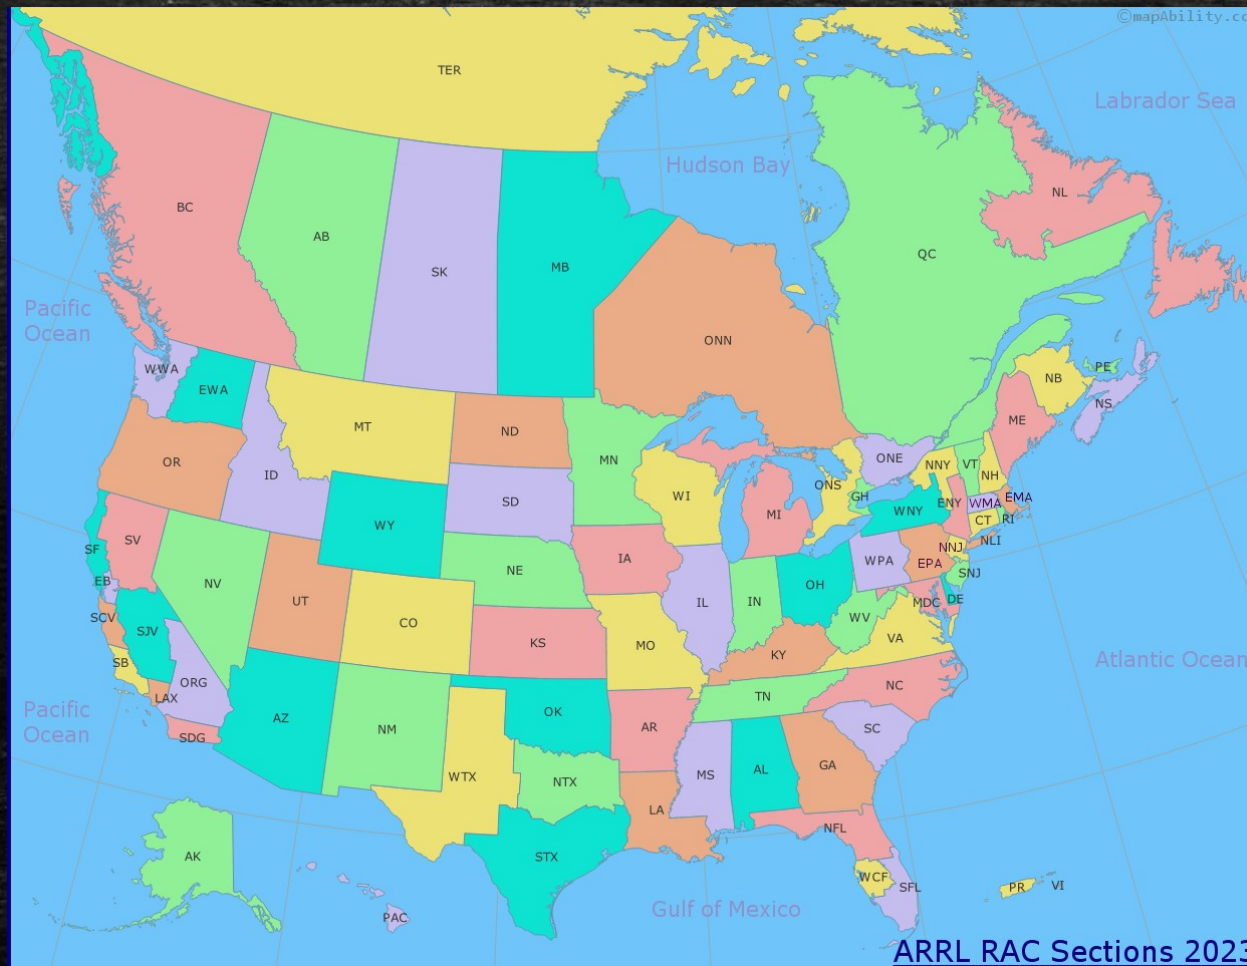

2025 Field Day Sections (ARRL and RAC)

ARRL FIELD DAY

www.arrl.org