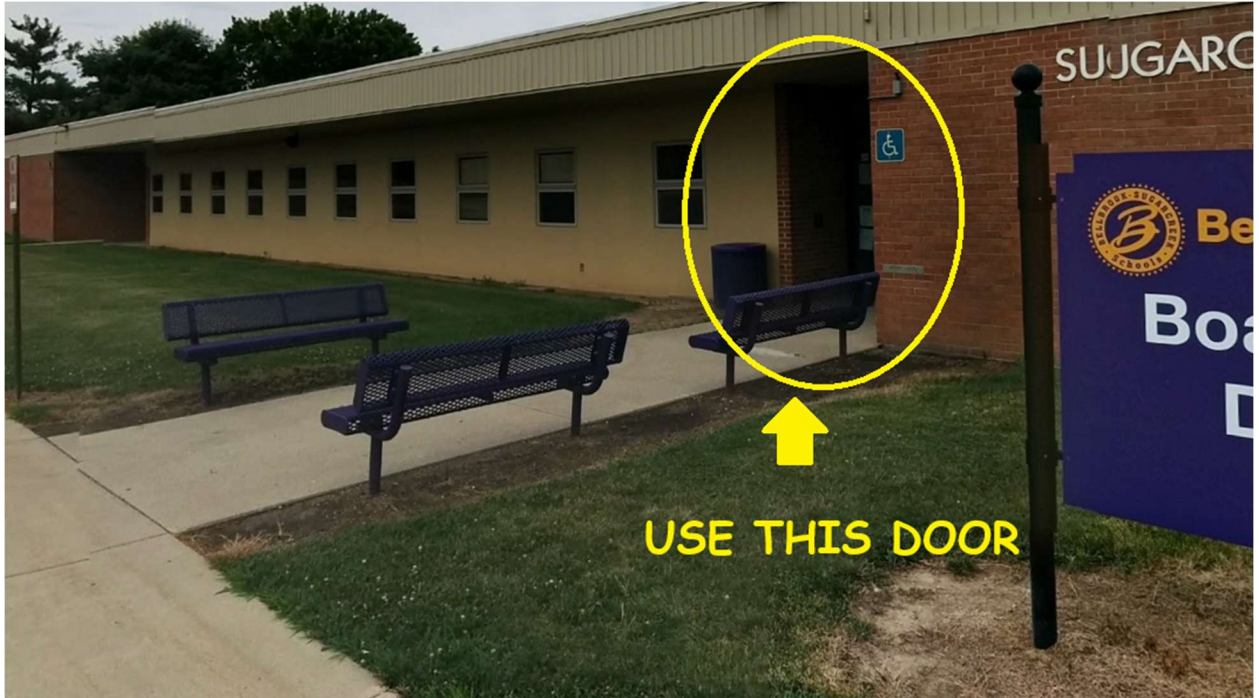

Directions for the July Planning and General Membership Meetings

Address:

St. Pierre Education Center
3757 Upper Bellbrook Road
Sugar Creek Township, OH 45305

Driving Directions:

- From the existing clubhouse
 - Take S East St to E Franklin St and turn left
 - Follow E Franklin St for 1 block and turn right onto N Main St
 - Follow N Main St (will become Upper Bellbrook Road)
 - St Pierre Education Center on the right just past the elementary school
- From 675
 - Exit at Wilmington Pike and head North
 - Turn right onto Feedwire Road
 - Turn right onto Upper Bellbrook Road
 - St Pierre Education Center on the left just past the high school
- From 42 (Heading North)
 - Turn left onto Centerville Road
 - Turn right onto Waynesville Road
 - Follow Waynesville Road it will become S Main, then N Main, then Upper Bellbrook road
 - St Pierre Education Center on the right just past the elementary school
- From 42 (Heading South from Xenia)
 - Turn right onto Van Eaton Road
 - Turn Left onto Upper Bellbrook Road
 - Make a left at the water tower to remain on Upper Bellbrook Road
 - St Pierre Education Center on the left just past the high school

Parking:

- Park in the lot in front of the St Pierre Education Center

How to Enter the Building:

- Use the door on the right of the St. Pierre Education Center

Open the door and at this point someone will be at the second door to direct you to the meeting room. We will be working on logistics as we progress with the relocation.